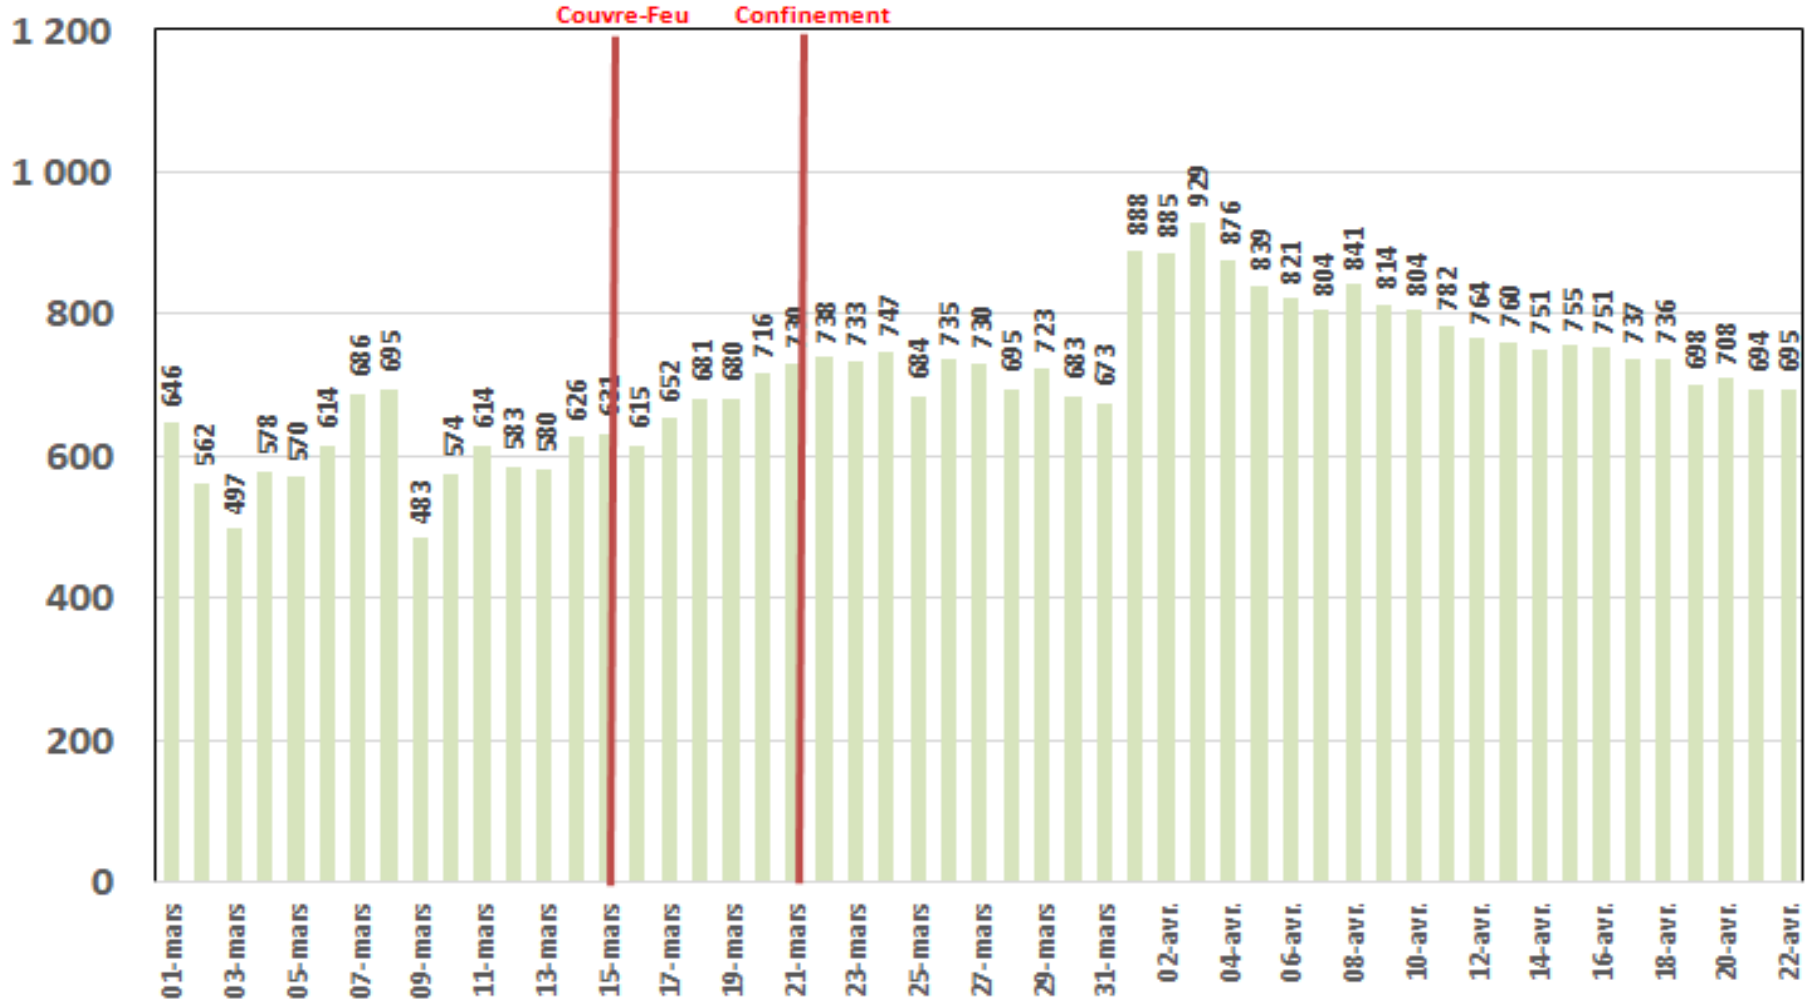

Traffic Data Fixe Hertzienne

Traffic Data Fixe Hertzienne (Box-Data & LTE-TDD) (To)